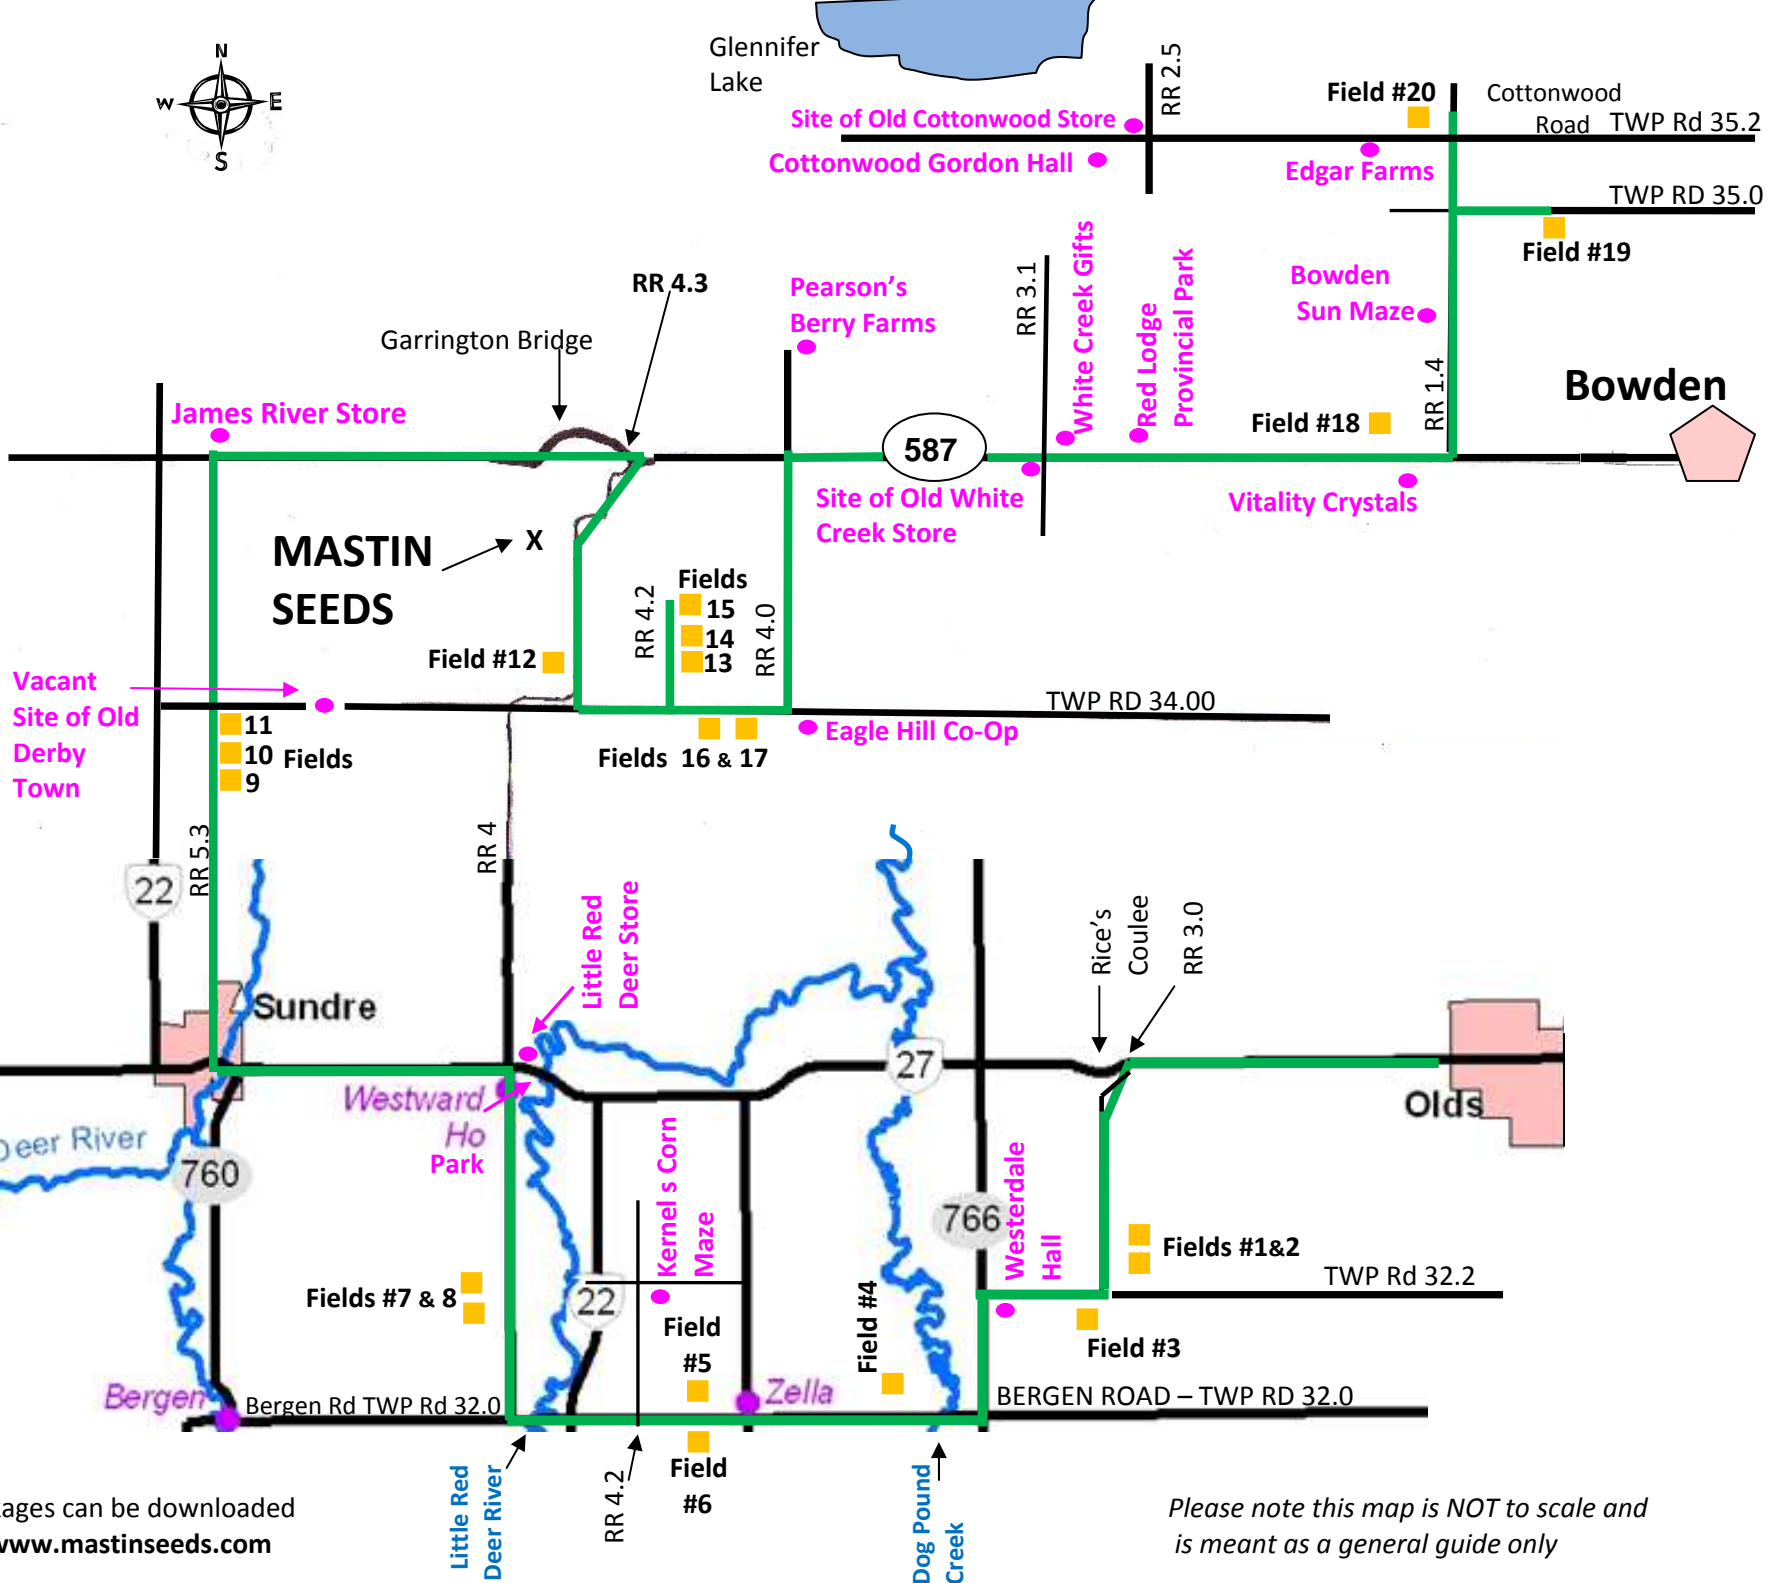

SUNDRE BARLEY DRIVING TOUR

Tour packages can be downloaded from : www.mastinseeds.com

Please note this map is NOT to scale and is meant as a general guide only